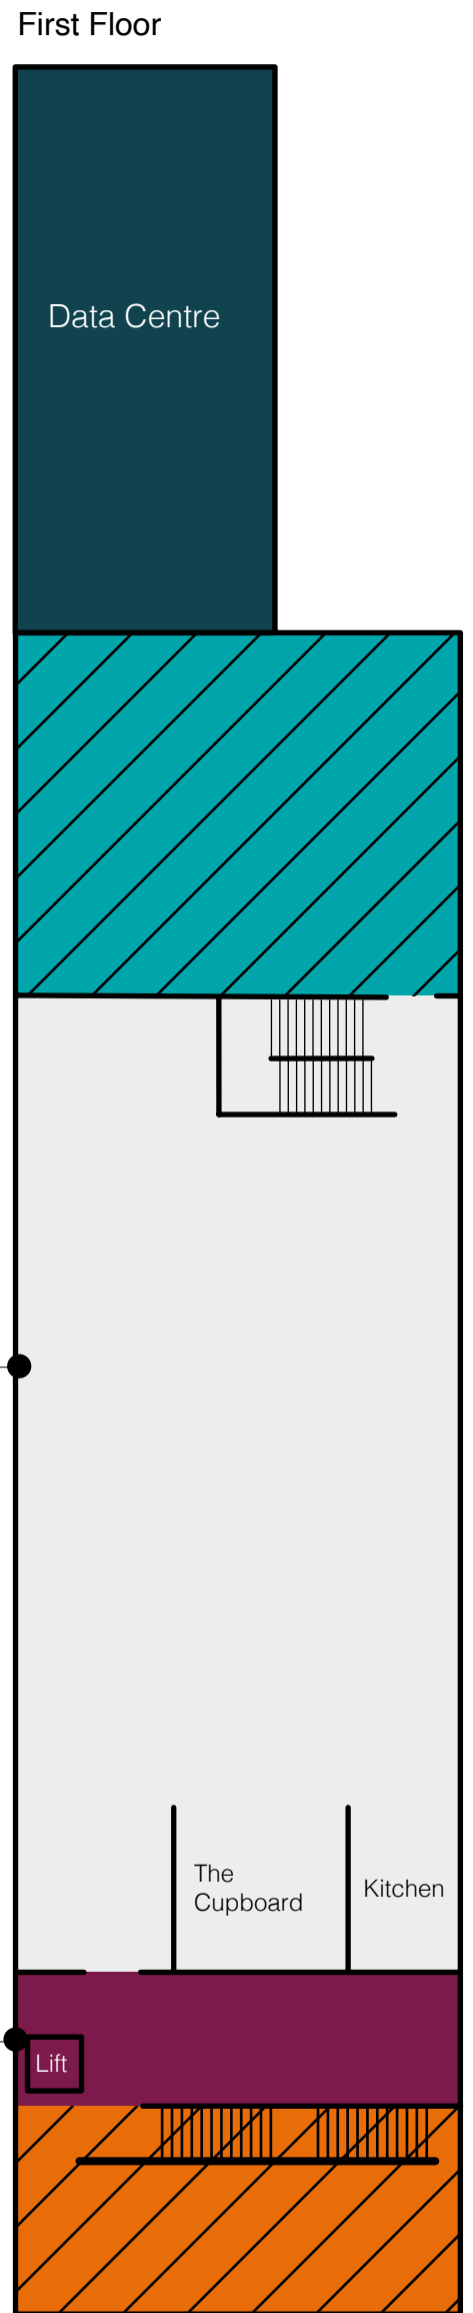

Bristol Digital Futures Institute  
**Research Hub Building Guide**  
 65 Avon Street, Bristol BS2 0PZ

↑ Avon Street Entrance

### Directions to Research Hub

65 Avon Street, Bristol BS2 0PZ

[Click here for detailed directions and transport links.](#)