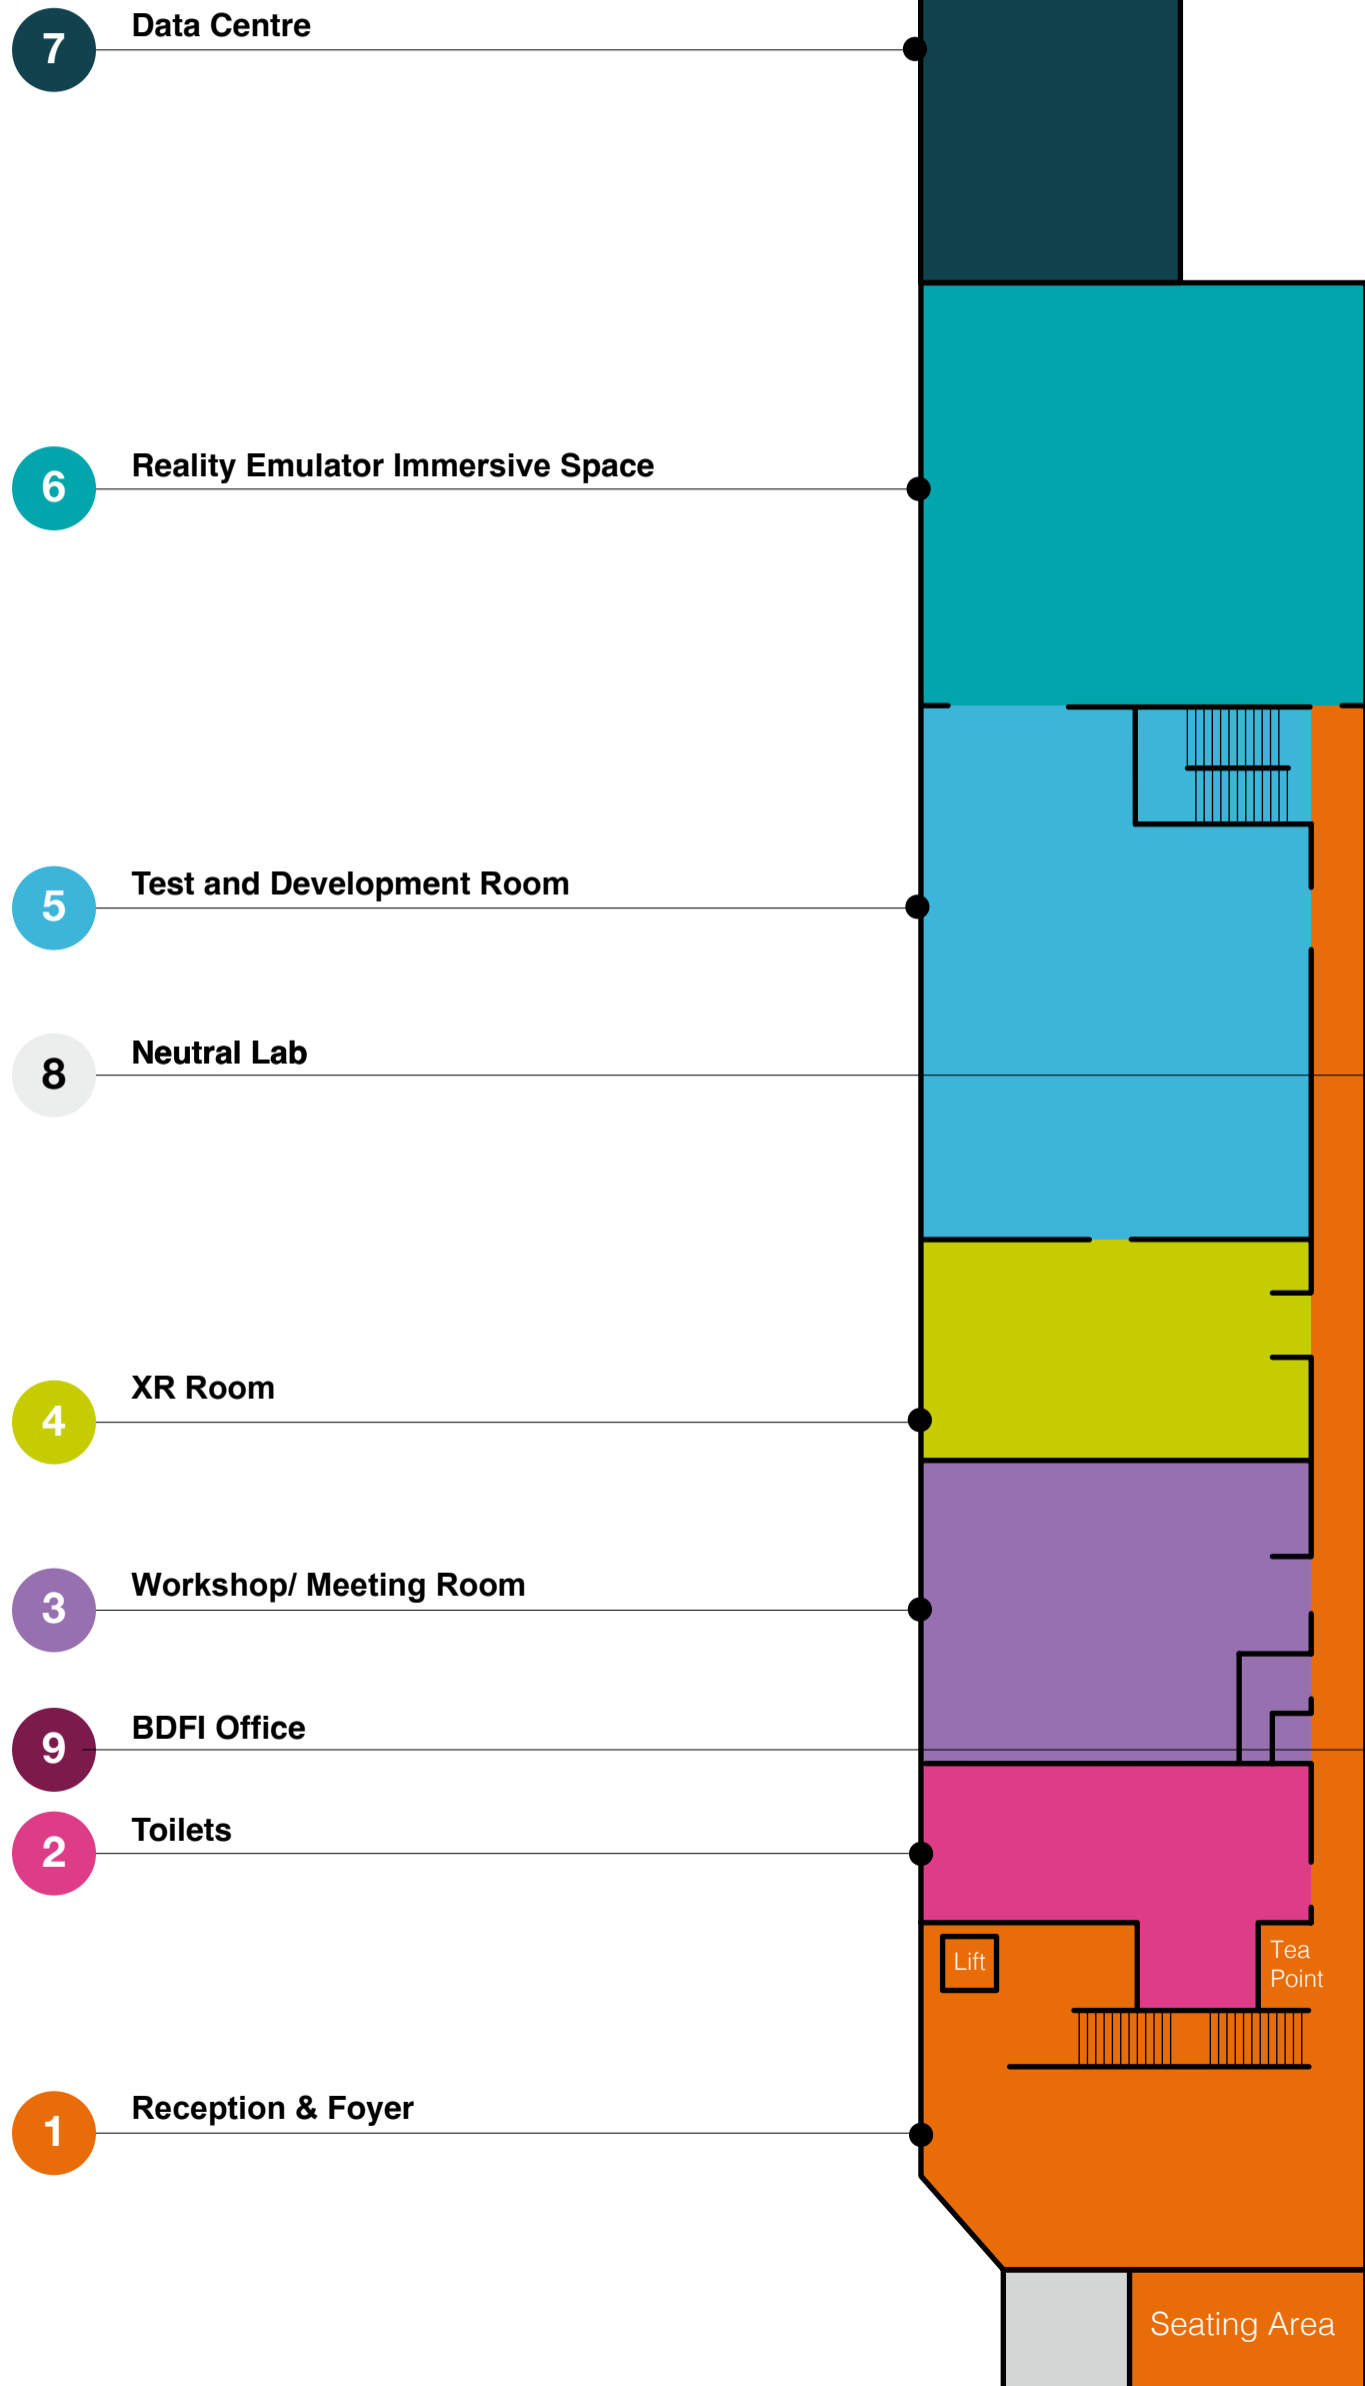

Bristol Digital Futures Institute  
**Research Hub Building Guide**  
 65 Avon Street, Bristol BS2 0PZ

↑ Avon Street Entrance

### Directions to Research Hub

65 Avon Street, Bristol BS2 0PZ

[Click here for detailed directions and transport links.](#)